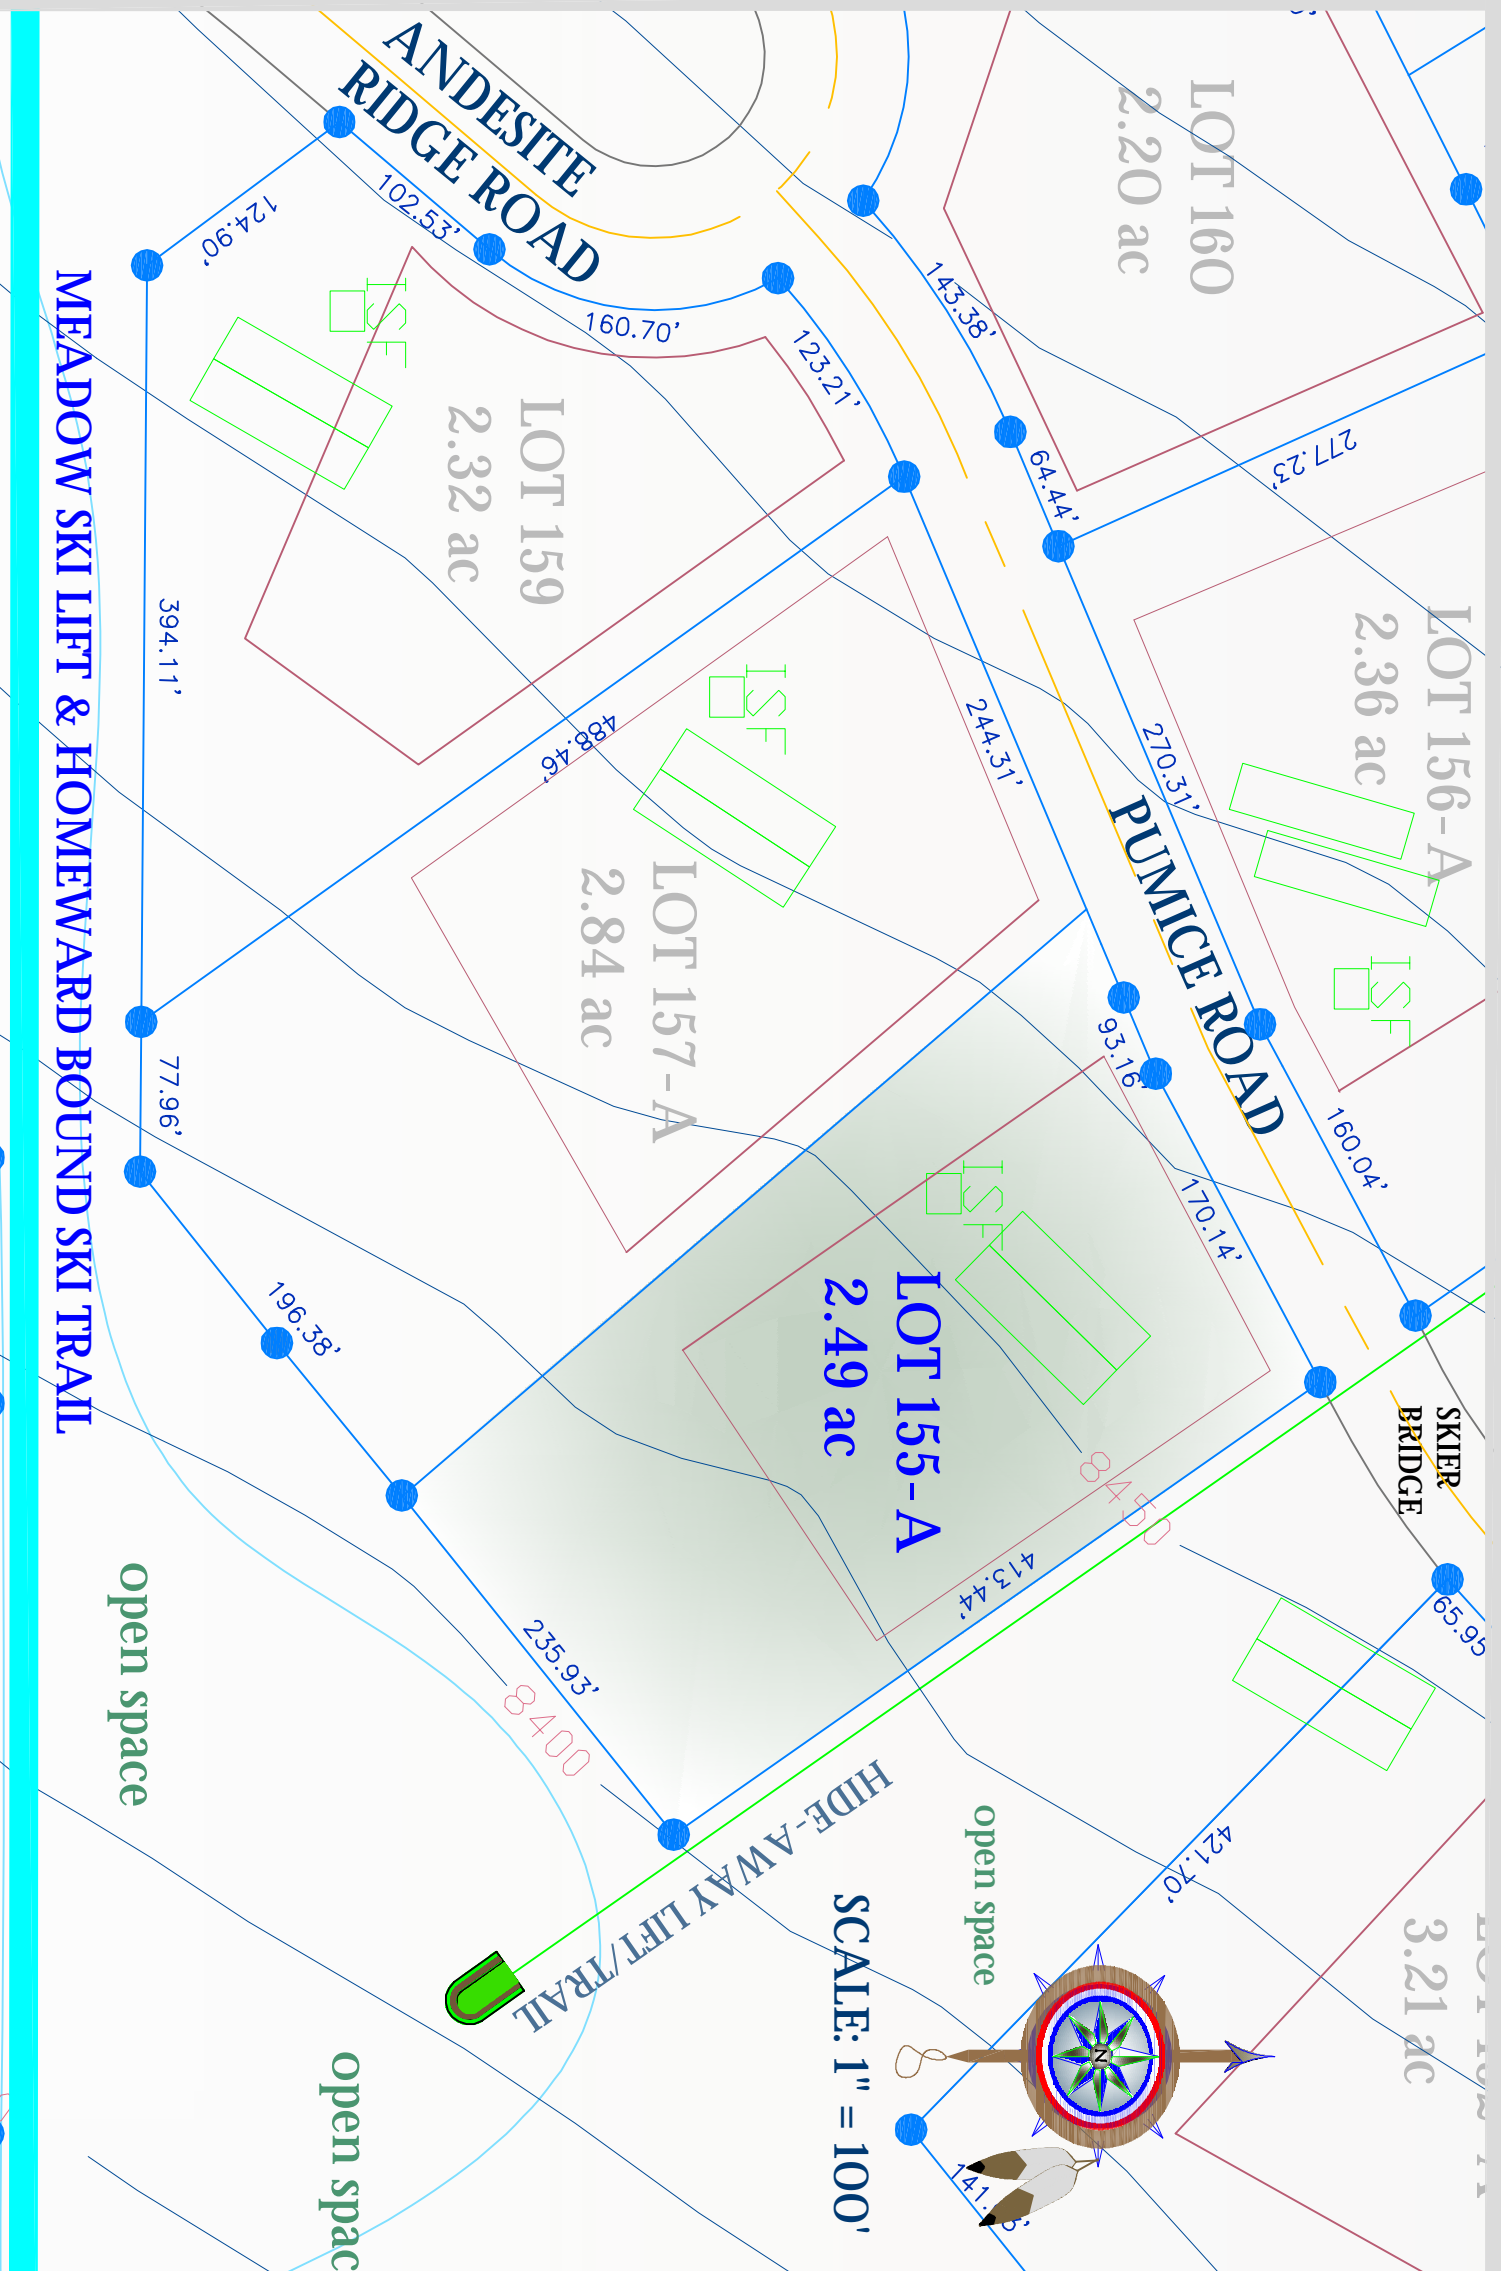

open space

DEVELOPER RESERVES THE RIGHT TO MAKE CHANGES WITHOUT NOTICE.

MARCH 2005
@ COPYRIGHT 2004 YELLOWSTONE CLUB

ANDESITE RIDGE
 1 YELLOWSTONE CLUB TRAIL
 BIG SKY, MADISON COUNTY,
 MONTANA 59716