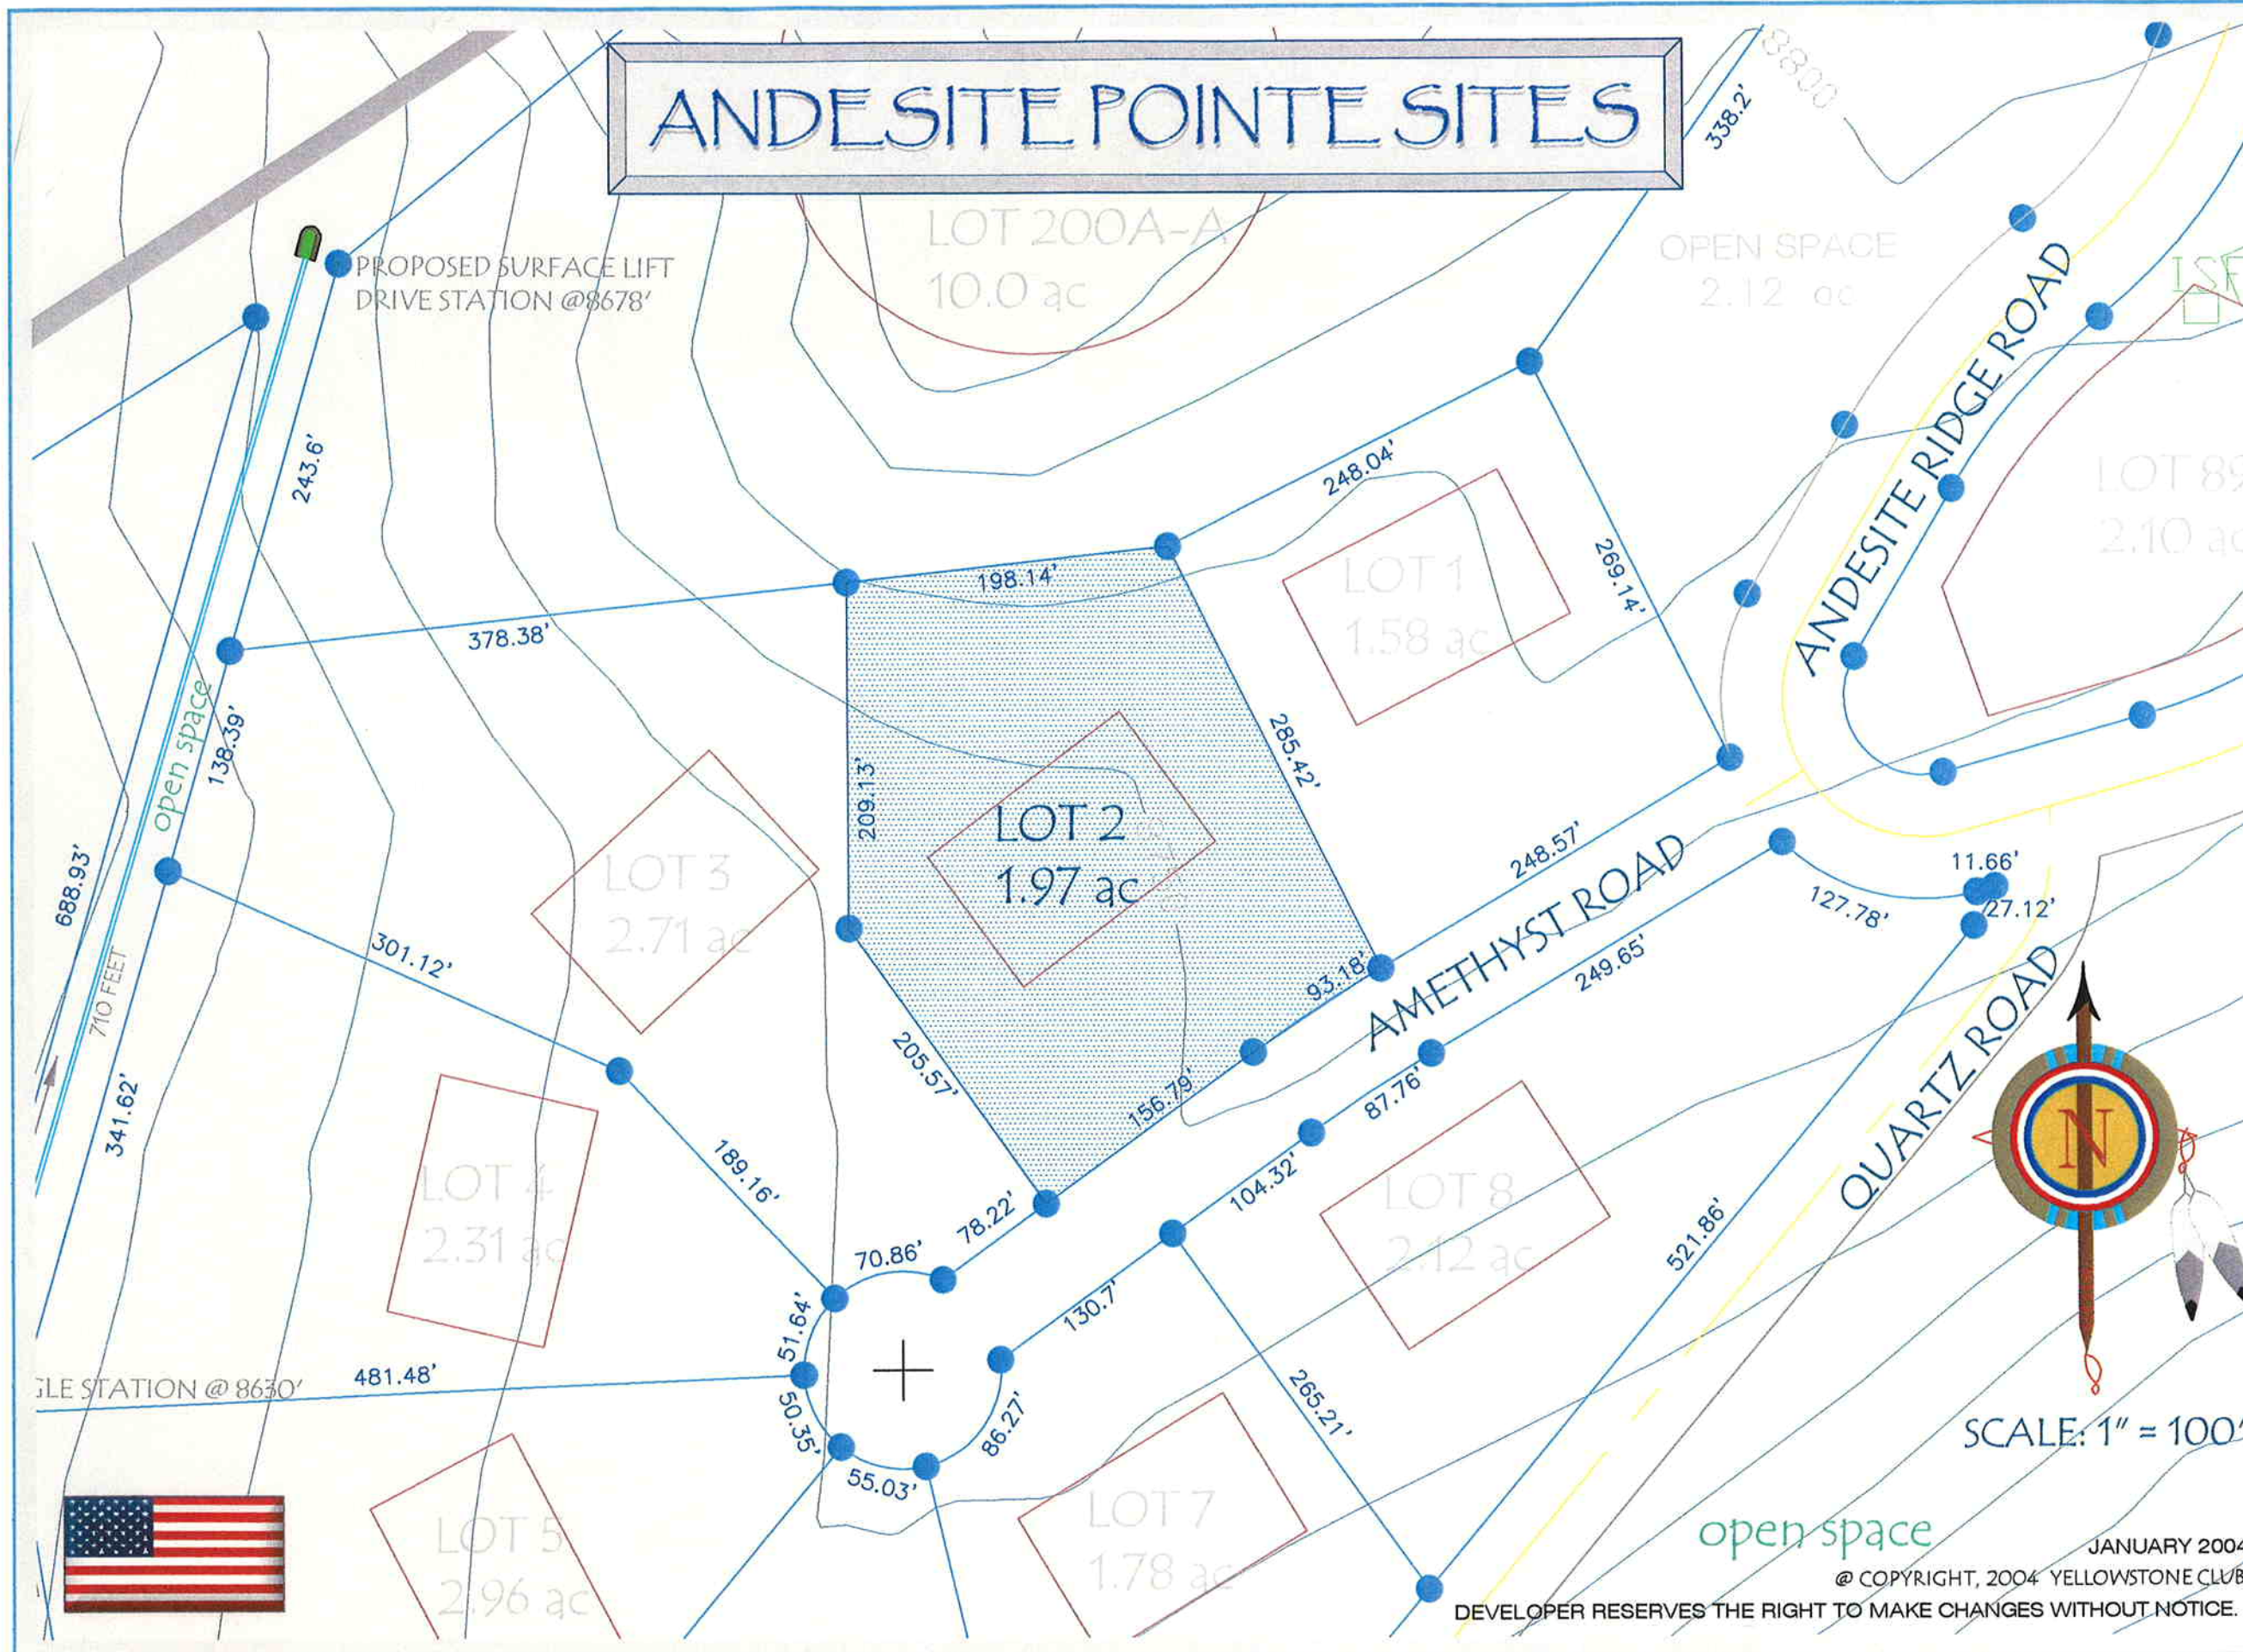

ANDESITE POINTE SITES

YELLOWSTONE CLUB

ANDESITERIDGE
 YELLOWSTONE CLUB TRAIL
 BIG SKY, MADISON COUNTY,
 MONTANA 59716

SCALE: 1" = 100'

JANUARY 2004

@ COPYRIGHT, 2004 YELLOWSTONE CLUB

DEVELOPER RESERVES THE RIGHT TO MAKE CHANGES WITHOUT NOTICE.

C:\Documents and Settings\Clem\Desktop\Auto-d-Files\MARKETING PRINTS\Lot102 - CURRENT MAP.dwg, 2/23/2004, 2:53:41 PM